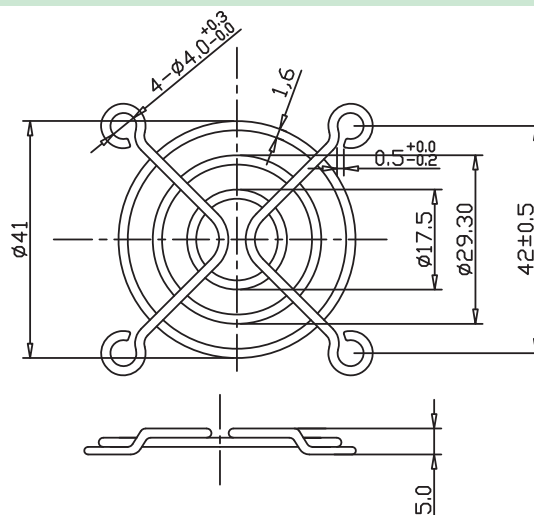

Metal protective mesh cover

PART NUMBER CODE

YF-T-40-2

YF-T-50-3

Metal protective mesh cover

YF-T-60-4

YF-T-70-5

YF-T-80-5