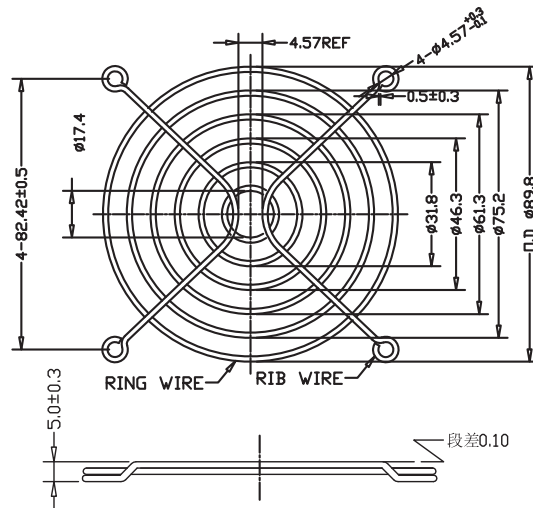

YF-T-90-5

YF-T-90-6

YF-T-110-7