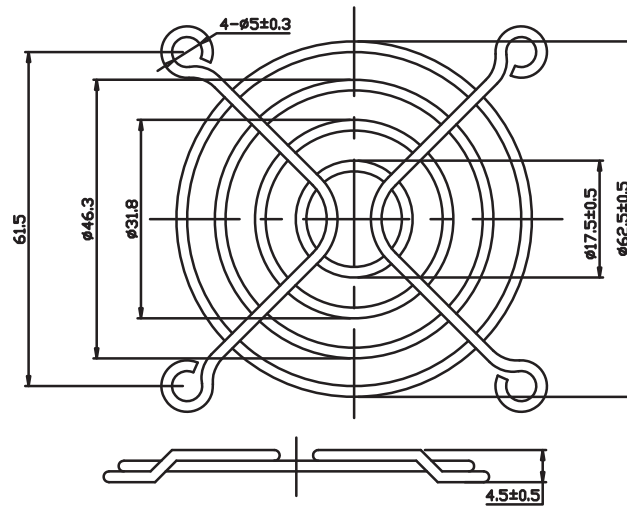

Metal protective mesh cover

PART NUMBER CODE

YF-T-40-2

YF-T-50-3

Metal protective mesh cover

YF-T-60-4

YF-T-70-5

YF-T-80-5