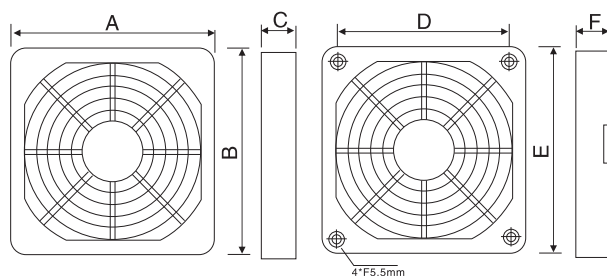

YF-J70B-A

Size 尺寸(mm)	型号 Model	A	B	C	D	E	F
	YF-J70B-A	74	74	10	61.5	70	3

Technical requirement

1. Ventilation network material: Flame resistant ABS resin
2. Filter material: nylon fiber synthetic resin
3. Usage range: indoor $-10^{\circ}\text{C}\sim+55^{\circ}\text{C}$
4. Dust removal rate: 89%
5. Protection level: IP40