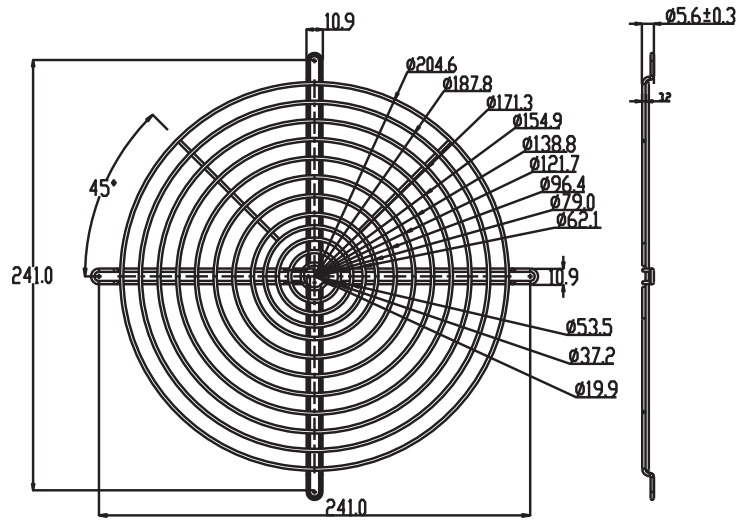

YUNFANPOWER

Metal protective mesh cover

YF-T-200-F-12U(配20060)