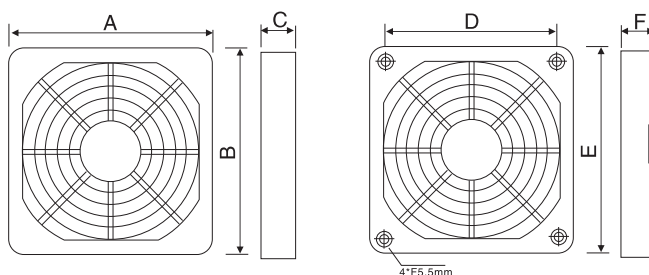

YF-J60B-A

Size 尺寸(mm)	型号 Model	A	B	C	D	E	F
	YF-J60B-A	64	64	7	50	60	3

Technical requirement

1. Ventilation network material: Flame resistant ABS resin
2. Filter material: nylon fiber synthetic resin
3. Usage range: indoor $-10^{\circ}\text{C}\sim+55^{\circ}\text{C}$
4. Dust removal rate: 89%
5. Protection level: IP40