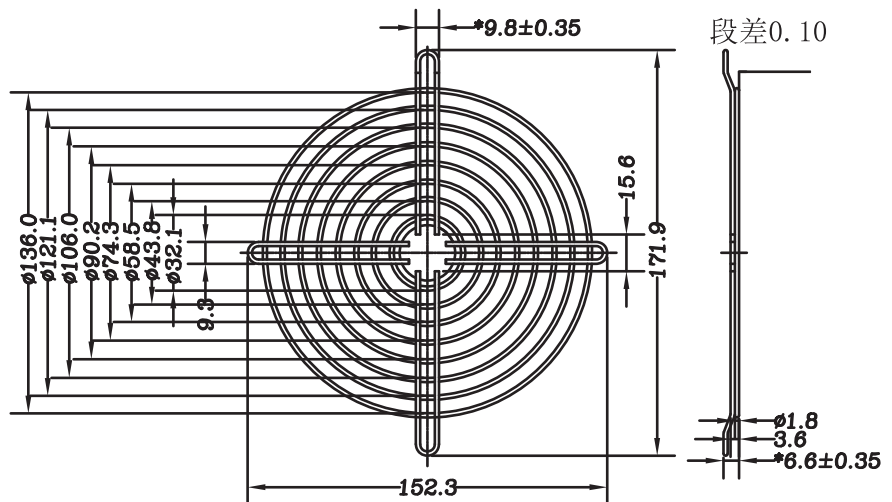

YF-T-145/2-8(可配145FZY、17055、17251)