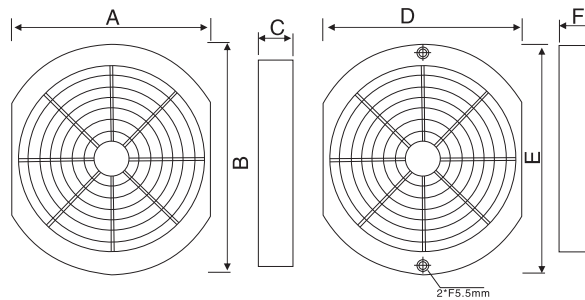

YF-J150YB-A

Size 尺寸(mm)	型号 Model	A	B	C	D	E	F
	YF-J150YB-A	155	177	10	150	162	4.5

Technical requirement

1. Ventilation network material: Flame resistant ABS resin
2. Filter material: nylon fiber synthetic resin
3. Usage range: indoor $-10^{\circ}\text{C}\sim+55^{\circ}\text{C}$
4. Dust removal rate: 89%
5. Protection level: IP40