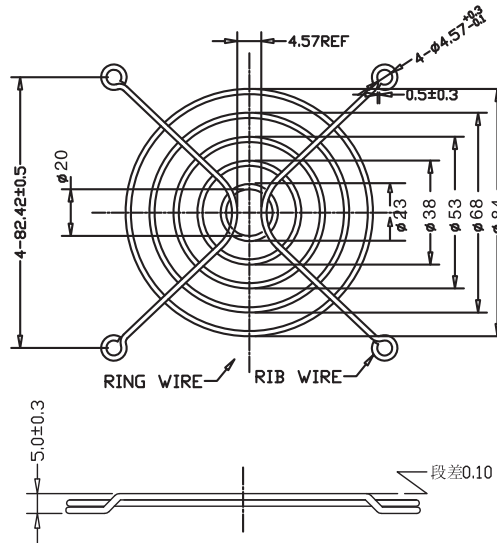

YF-T-90-5

YF-T-90-6

YF-T-110-7