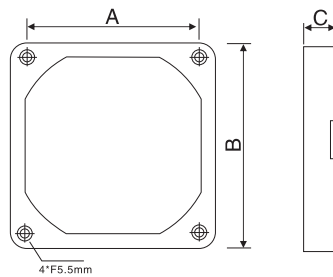

YF-G92

Technical requirement

Material of filter screen:304 stainless wire mesh, formed in one piece by using an accurate stamping mould,with fabulous shape and functions including heat resistance and corrosion resistance Dust removal rate:89%

Size 尺寸(mm)	型号 Model	A	B	C
YF-G92		82.5	92	3