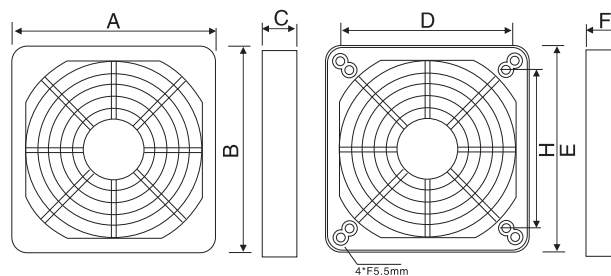

YF-J200B-A(可配18060、20060)

Size 尺寸(mm)	型号 Model	A	B	C	D	E	F	H
	YF-200H(B)	206	206	10	166	200	4.5	155

Technical requirement

1. Ventilation network material: Flame resistant ABS resin
2. Filter material: nylon fiber synthetic resin
3. Usage range: indoor $-10^{\circ}\text{C}\sim+55^{\circ}\text{C}$
4. Dust removal rate: 89%
5. Protection level: IP40