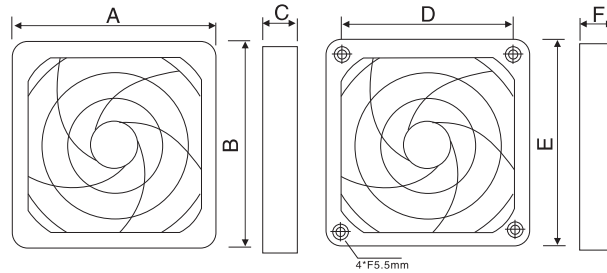

YF-J120BL-A

Technical requirement

1. Ventilation network material: Flame resistant ABS resin
2. Filter material: nylon fiber synthetic resin
3. Color: White/Black
4. Usage range: indoor-10°C~+55°C
5. Dust removal rate: 89%
6. Protection level: IP40

Size 尺寸(mm)	型号 Model	A	B	C	D	E	F
	YF-J120BL-A	125	125	10	105	120	4.5