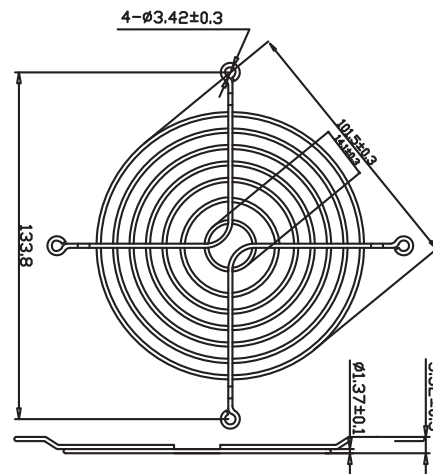

YF-T-110-7