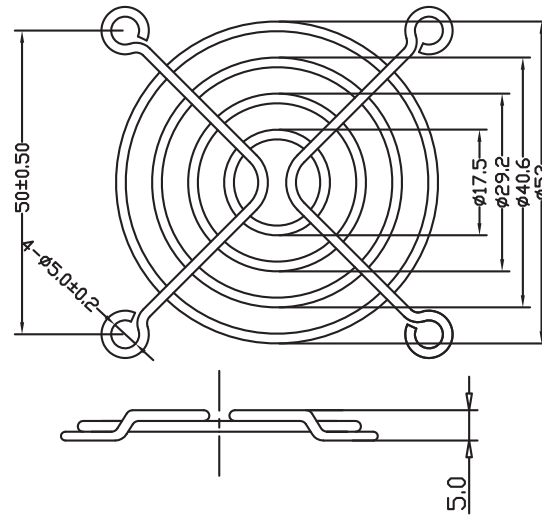

Metal protective mesh cover

PART NUMBER CODE

YF-T-40-2

YF-T-50-3

Metal protective mesh cover

YF-T-60-4

YF-T-70-5

YF-T-80-5