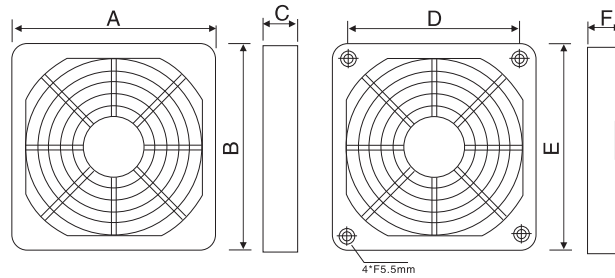

Three in one dust screen cover

YF-J150FB-A

Size 尺寸(mm)	型号 Model	A	B	C	D	E	F
	YF-J150FB-A	155	155	10	122	150	4.5

Technical requirement

1. Ventilation network material: Flame resistant ABS resin
2. Filter material: nylon fiber synthetic resin
3. Usage range: indoor $-10^{\circ}\text{C}\sim+55^{\circ}\text{C}$
4. Dust removal rate: 89%
5. Protection level: IP40