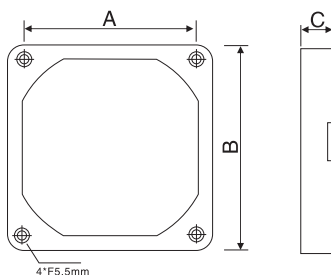

YF-G60

Technical requirement

Material of filter screen: 304 stainless wire mesh, formed in one piece by using an accurate stamping mould, with fabulous shape and functions including heat resistance and corrosion resistance. Dust removal rate: 89%.

Size 尺寸(mm)	型号 Model	A	B	C
YF-G60		50	60	3