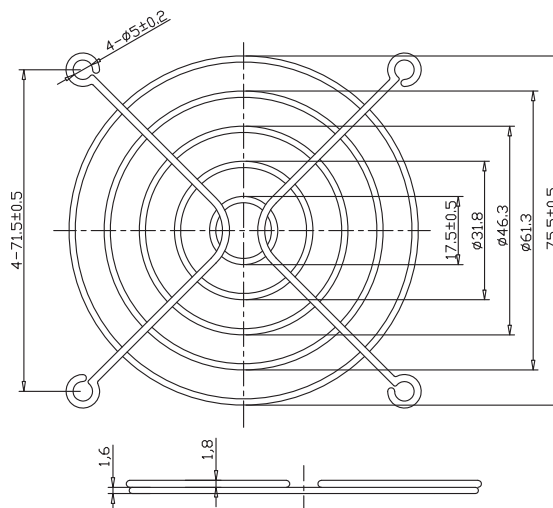

Metal protective mesh cover

PART NUMBER CODE

YF-T-40-2

YF-T-50-3

Metal protective mesh cover

YF-T-60-4

YF-T-70-5

YF-T-80-5