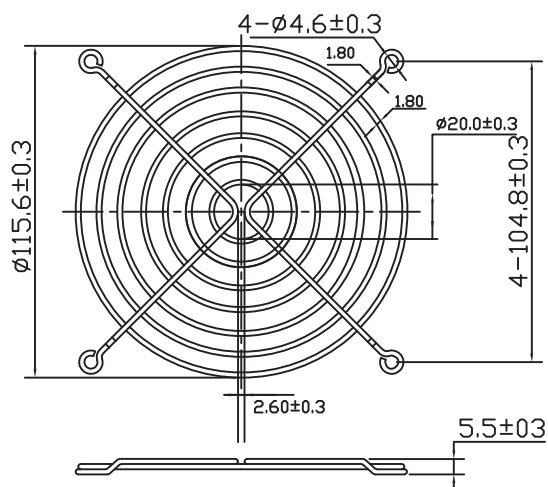

YF-T-120-7Q