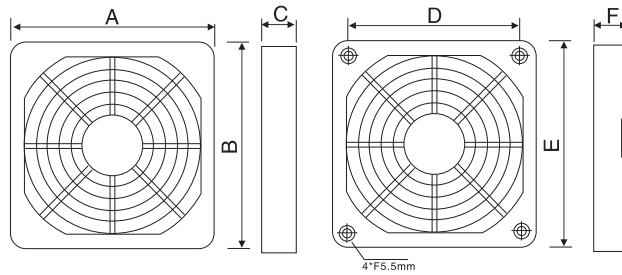

YF-J110B-A

Size 尺寸(mm)	型号 Model	A	B	C	D	E	F
	YF-J110B-A	115	115	10	110	110	4.5

Technical requirement

1. Ventilation network material: Flame resistant ABS resin
2. Filter material: nylon fiber synthetic resin
3. Usage range: indoor -10°C~+55°C
4. Dust removal rate: 89%
5. Protection level: IP40