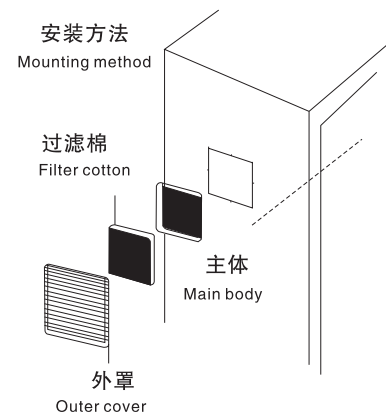

YF-801

Size

Technical requirement

风扇及过滤器Fan and filter型号YF	801.230	801.115	801.024
设计工作电压 (V/Hz) Designed operating voltage	230.50/60	115.50/60	24
空气流量 自由吹风 Airflow, free wind	0.5/0.6m³/h(配YF 8038HA2 使用时)		
除尘率Dust removal rate	86%		
轴流风扇 Axial fan	自起屏蔽磁极电动 Automatically started shaded pole motor	直流电机 DC motor	
设计电流 (A) Electric current designed(A)	0.08/0.07	0.16/0.14	0.27
功率 (W) Power(W)	13/11	6.4	
噪音水平dB (A) Noise level dB(A)	36/38		
工作环境温度 Operating ambient temperature	-10℃ 至 +55℃		
颜色Colour	RAL7035		
防护等级 IP code	用标准过滤垫为IP44 Ip44 while using standard filter mat		
出口过滤器 型号 OC Outlet filter Model OC	9801.200		
配套风扇 Supporting fan	适用于 YF 8038HA2 使用 Applicable to YF8038HA2		

顶购颜色为RAL7032或其他色标形式时，请洽谈。如需特殊电压也可根据洽询提供，本公司保留技术改动权利。
Please consult with us when the colour ordered is RAL 7032 or others. Special voltage may be provided if necessary according to the inquiry. Jiulong all technical modification rights reserved.