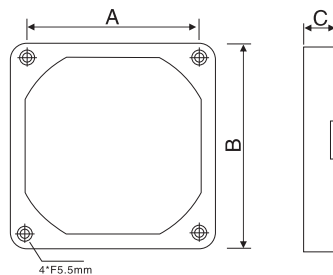

YF-G120

Technical requirement

Material of filter screen:304 stainless wire mesh, formed in one piece by using an accurate stamping mould,with fabulous shape and functions including heat resistance and corrosion resistance Dust removal rate:89%

Size 尺寸(mm)	型号 Model	A	B	C
YF-G120		105	120	3