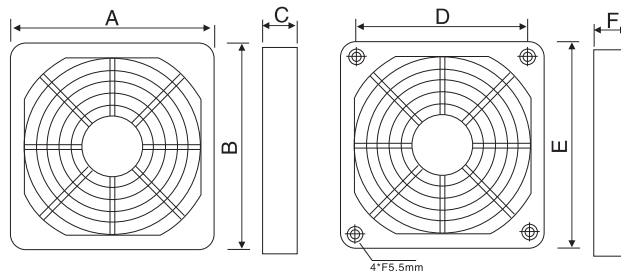

Size 尺寸(mm)	型号 Model	A	B	C	D	E	F
	YF-J40B-A	43.5	43.5	7	32	40	3

Technical requirement

1. Ventilation network material: Flame resistant ABS resin
2. Filter material: nylon fiber synthetic resin
3. Usage range: indoor $-10^{\circ}\text{C}\sim+55^{\circ}\text{C}$
4. Dust removal rate: 89%
5. Protection level: IP40