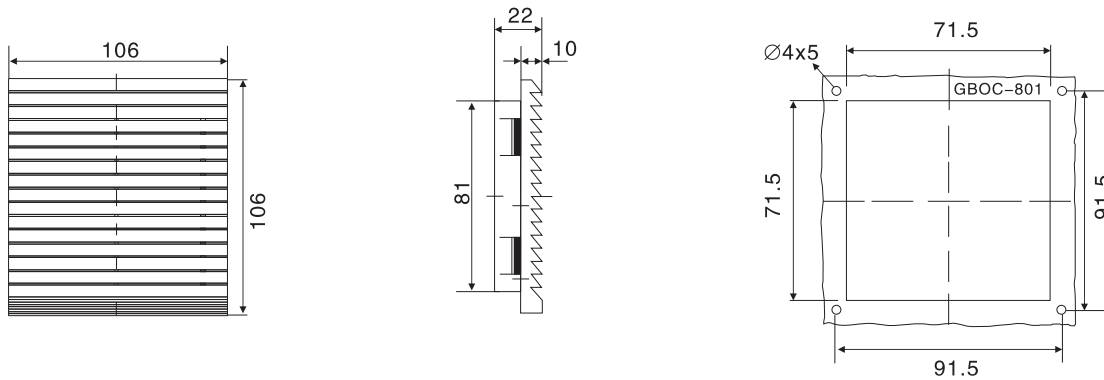

Size

Technical requirement

风扇及过滤器Fan and filter型号YF	801.230	801.115	801.024
设计工作电压 (V/Hz) Designed operating voltage	230.50/60	115.50/60	24
空气流量 自由吹风 Airflow, free wind	0.5/0.6m³/h(配YF 8038HA2 使用时)		
除尘率Dust removal rate	86%		
轴流风扇 Axial fan	自起屏蔽磁极电动 Automatically started shaded pole motor	直流电机 DC motor	
设计电流 (A) Electric current designed(A)	0.08/0.07	0.16/0.14	0.27
功率 (W) Power(W)	13/11	6.4	
噪音水平dB (A) Noise level dB(A)	36/38		
工作环境温度 Operating ambient temperature	-10℃ 至 +55℃		
颜色Colour	RAL7035		
防护等级 IP code	用标准过滤垫为IP44 Ip44 while using standard filter mat		
出口过滤器 型号 OC Outlet filter Model OC	9801.200		
配套风扇 Supporting fan	适用于 YF 8038HA2 使用 Applicable to YF8038HA2		

顶购颜色为RAL7032或其他色标形式时，请洽谈。如需特殊电压也可根据洽询提供，本公司保留技术改动权利。
Please consult with us when the colour ordered is RAL 7032 or others. Special voltage may be provided if necessary according to the inquiry. Jiulong all technical modification rights reserved.