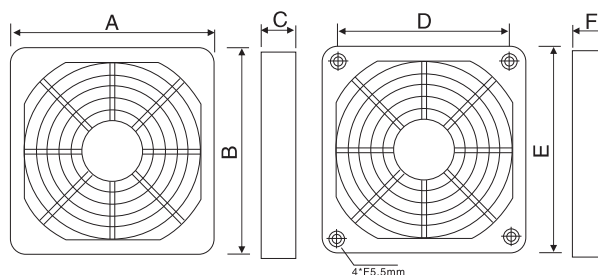

YF-J50B-A

Size 尺寸(mm)	型号 Model	A	B	C	D	E	F
	YF-J50B-A	54	54	7	40	50	3

Technical requirement

1. Ventilation network material: Flame resistant ABS resin
2. Filter material: nylon fiber synthetic resin
3. Usage range: indoor $-10^{\circ}\text{C}\sim+55^{\circ}\text{C}$
4. Dust removal rate: 89%
5. Protection level: IP40