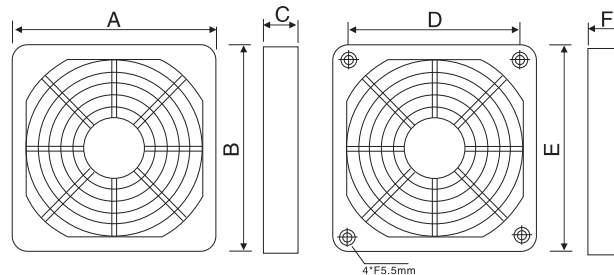

YF-J120-R

Technical requirement

1. Ventilation network material: Flame resistant ABS resin
2. Filter material: nylon fiber synthetic resin
3. Color: White/Black
4. Usage range: indoor-10°C~+55°C
5. Dust removal rate: 89%
6. Protection level: IP40

Size 尺寸(mm)	型号 Model	A	B	C	D	E	F
	YF-J120-R	125	125	10	105	120	4.5