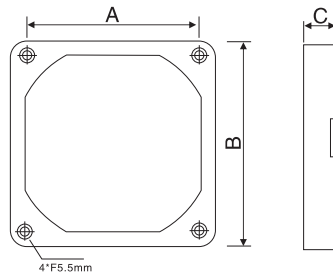

YF-G80

Technical requirement

Material of filter screen:304 stainless wire mesh, formed in one piece by using an accurate stamping mould,with fabulous shape and functions including heat resistance and corrosion resistance Dust removal rate:89%

Size 尺寸(mm)	型号 Model	A	B	C
YF-G80		71.5	80	3