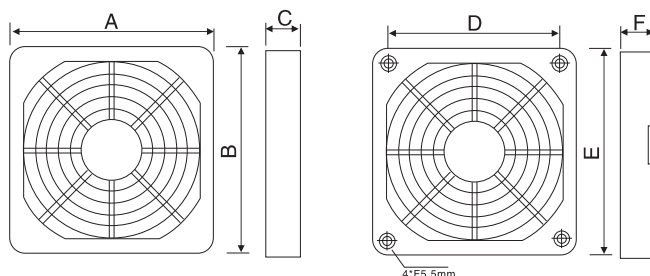

YF-J80B-A

Size 尺寸(mm)	型号 Model	A	B	C	D	E	F
	YF-J80B-A	87	87	9	71.5	80	4.5

Technical requirement

1. Ventilation network material: Flame resistant ABS resin
2. Filter material: nylon fiber synthetic resin
3. Usage range: indoor $-10^{\circ}\text{C}\sim+55^{\circ}\text{C}$
4. Dust removal rate: 89%
5. Protection level: IP40