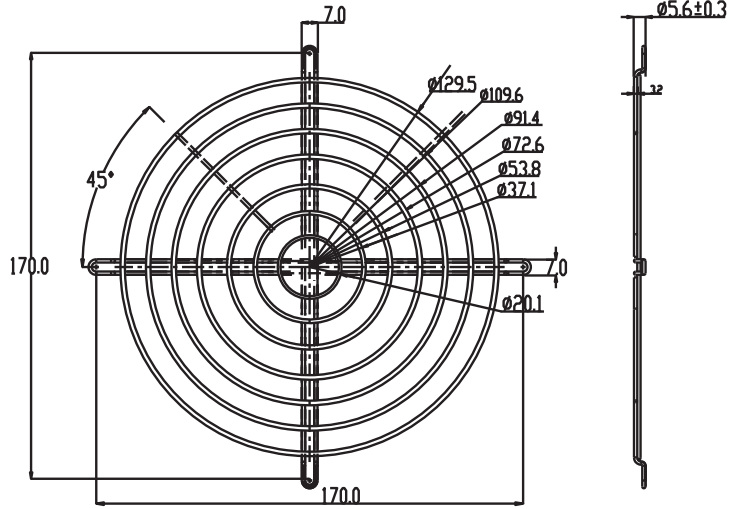

YUNFANPOWER

Metal protective mesh cover

YF-T-125-7U (可配13538、125FZY)