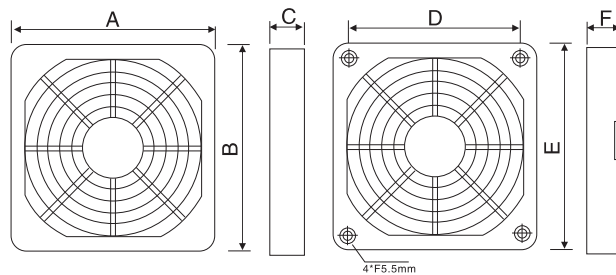

YF-J135B-A (配13538)

Technical requirement

1. Ventilation network material: Flame resistant ABS resin
2. Filter material: nylon fiber synthetic resin
3. Usage range: indoor -10°C~+55°C
4. Dust removal rate: 89%
5. Protection level: IP40

Size 尺寸(mm)	型号 Model	A	B	C	D	E	F
	YF-J135B-A	132	132	10	113	127	4.5