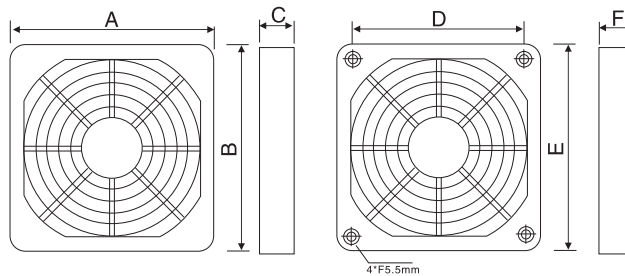

YF-J120B-A

Size 尺寸(mm)	型号 Model	A	B	C	D	E	F
	YF-J120B-A	125	125	10	105	120	4.5

Technical requirement

1. Ventilation network material: Flame resistant ABS resin
2. Filter material: nylon fiber synthetic resin
3. Color: White/Black
4. Usage range: indoor -10°C~+55°C
5. Dust removal rate: 89%
6. Protection level: IP40