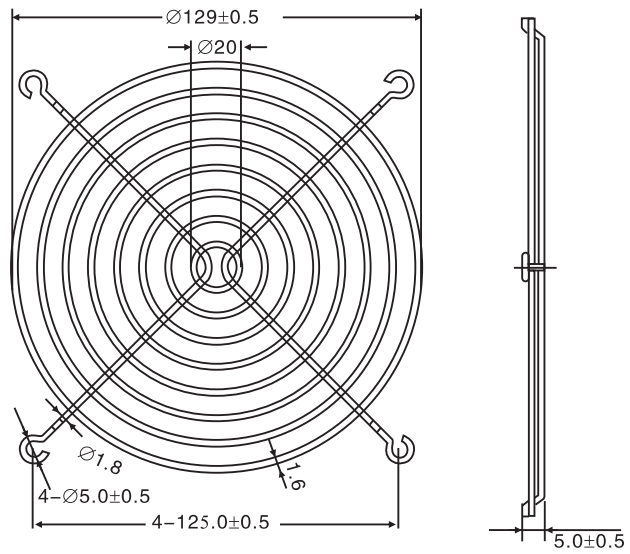

YF-T-140-D-8