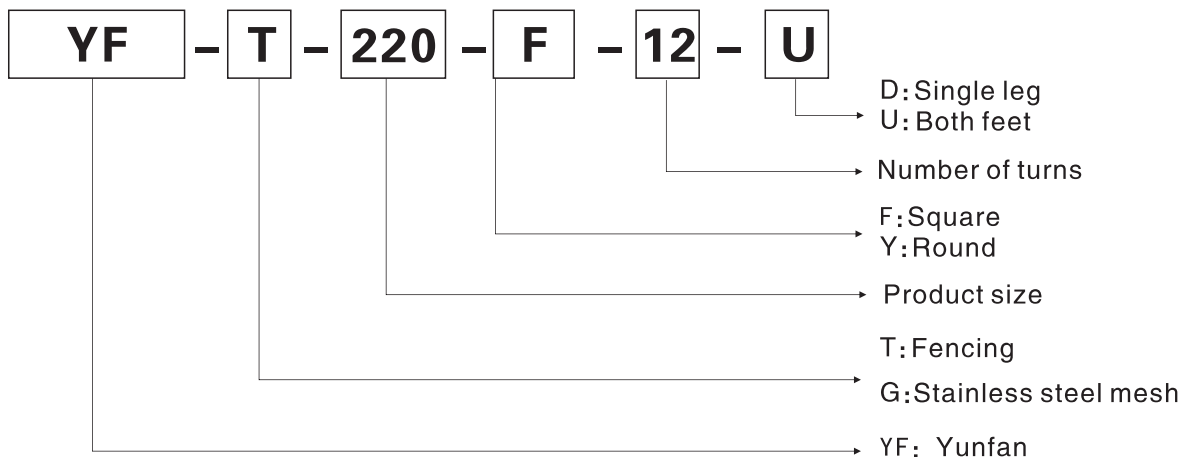

Metal protective mesh cover

PART NUMBER CODE

YF-T-40-2

YF-T-50-3

Metal protective mesh cover

YF-T-60-4

YF-T-70-5

YF-T-80-5