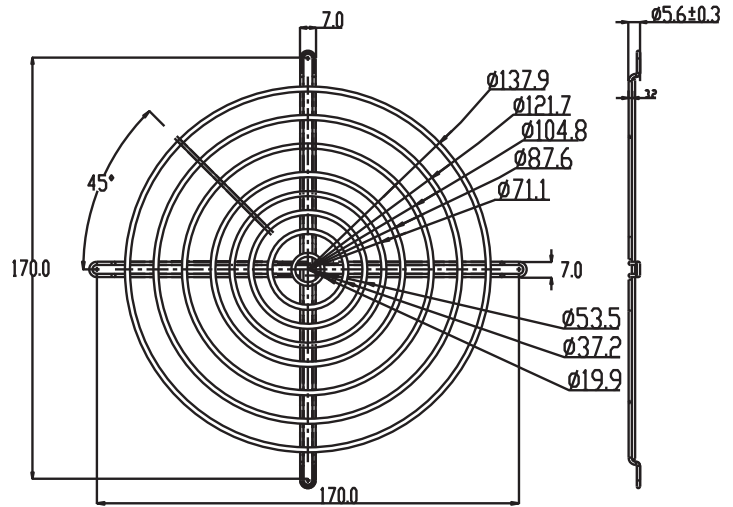

Metal protective mesh cover

YF-T-145/4-8(配17050全圆风机)