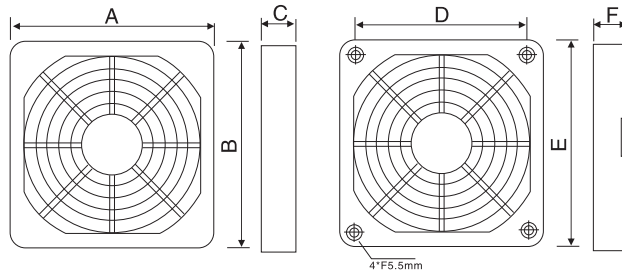

Three in one dust screen cover

YF-J92B-A

Size 尺寸(mm)	型号 Model	A	B	C	D	E	F
	YF-J92B-A	96.5	96.5	10.5	92.5	92.7	4.5

Technical requirement

1. Ventilation network material: Flame resistant ABS resin
2. Filter material: nylon fiber synthetic resin
3. Usage range: indoor -10°C~+55°C
4. Dust removal rate: 89%
5. Protection level: IP40